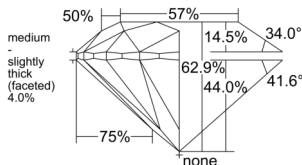

GIA®

FACSIMILE

GIA REPORT 1557448773

Verify this report at GIA.edu

GIA NATURAL DIAMOND DOSSIER®

June 10, 2026
GIA Report Number 1557448773
Shape and Cutting Style ..... Round Brilliant
Measurements ..... 5.66 - 5.69 x 3.57 mm

GRADING RESULTS

Carat Weight ..... 0.70 carat
Color Grade ..... F
Clarity Grade VVS1
Cut Grade ..... Excellent

ADDITIONAL GRADING INFORMATION

Polish ..... Excellent
Symmetry ..... Excellent
Fluorescence ..... None
Clarity Characteristics ..... Pinpoint, Feather
Inscription(s): GIA 1557448773

PROPORTIONS

Profile to actual proportions

GRADING SCALES

GIA COLOR SCALE

COLOURESS	D
	E
	F
	G
	H
	I
	J
NEAR COLOURESS	K
	L
FAIN	M
	N
	O
	P
	Q
VERY LIGHT	R
	S
	T
	U
	V
	W
	X
	Y
LIGHT	Z

GIA CLARITY SCALE

FLAWLESS	INTERNAL FLAWLESS	
		FLAWLESS
VERY VERY SLIGHTLY INCLUDED	VVS₁	
	VVS₂	
VERY SLIGHTLY INCLUDED	VS₁	
	VS₂	
SLIGHTLY INCLUDED	SI₁	
	SI₂	
INCLUDED	I₁	
	I₂	
	I₃	

GIA CUT SCALE

EXCELLENT
VERY GOOD
GOOD
FAIR
POOR