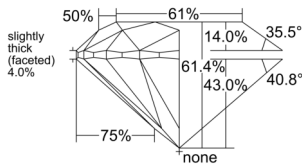

GIA®

FACSIMILE

GIA REPORT

1557434564

Verify this report at GIA.edu

GIA NATURAL DIAMOND DOSSIER®

June 09, 2026
GIA Report Number 1557434564
Shape and Cutting Style ..... Round Brilliant
Measurements ..... 5.16 - 5.19 x 3.18 mm

GRADING RESULTS

Carat Weight ..... 0.53 carat
Color Grade ..... G
Clarity Grade VS1
Cut Grade ..... Excellent

ADDITIONAL GRADING INFORMATION

Polish ..... Excellent
Symmetry ..... Excellent
Fluorescence ..... Faint
Clarity Characteristics..... Crystal, Feather, Needle, Pinpoint
Inscription(s): GIA 1557434564

PROPORTIONS

Profile to actual proportions