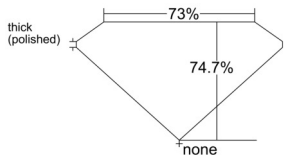

GIA®

FACSIMILE

GIA REPORT 1557422826

Verify this report at GIA.edu

GIA NATURAL DIAMOND DOSSIER®

June 04, 2026
GIA Report Number 1557422826
Shape and Cutting Style ..... **Square Modified Brilliant**
Measurements ..... **4.75 x 4.74 x 3.54 mm**

GRADING RESULTS

Carat Weight ..... **0.70 carat**
Color Grade ..... **E**
Clarity Grade **VVS2**

ADDITIONAL GRADING INFORMATION

Polish ..... **Excellent**
Symmetry ..... **Very Good**
Fluorescence ..... **None**
Clarity Characteristics ..... **Pinpoint**
Inscription(s): GIA 1557422826

PROPORTIONS

Profile not to actual proportions

GRADING SCALES

GIA COLOR SCALE		GIA CLARITY SCALE			
COLORLESS	D	VERY VERY SLIGHTLY INCLUDED	FLAWLESS		
	E		INTERNALLY FLAWLESS		
	F	VERY SLIGHTLY INCLUDED	VVS₁		
	G		VVS₂		
	H		VS₁		
	NEAR COLORLESS	I	SLIGHTLY INCLUDED	VS₂	
		J		SI₁	
		FAINT	K	INCLUDED	SI₂
			L		I₁
			M		I₂
VERT LIGHT	N	LIGHT	I₃		
	O				
	P				
	Q				
	R				
	S				
	T				
LIGHT	U				
	V				
	W				
	X				
Y					
Z