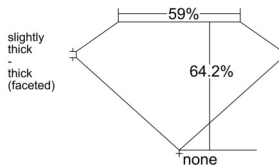

GIA®

FACSIMILE

GIA REPORT 1557412531

Verify this report at GIA.edu

GIA NATURAL DIAMOND DOSSIER®

June 04, 2026
GIA Report Number 1557412531
Shape and Cutting Style ..... Oval Brilliant
Measurements ..... 7.61 x 5.40 x 3.46 mm

GRADING RESULTS

Carat Weight ..... 0.92 carat
Color Grade ..... J
Clarity Grade VS1

ADDITIONAL GRADING INFORMATION

Polish ..... Very Good
Symmetry ..... Excellent
Fluorescence ..... None
Clarity Characteristics..... Crystal, Feather, Cloud
Inscription(s): GIA 1557412531

PROPORTIONS

Profile not to actual proportions

GRADING SCALES

GIA COLOR SCALE		GIA CLARITY SCALE			
COLORLESS	D	VERY VERY SLIGHTLY INCLUDED	FLAWLESS		
	E		INTERNALLY FLAWLESS		
	F	VERY SLIGHTLY INCLUDED	VVS₁		
	G		VVS₂		
	H		VS₁		
	NEAR COLORLESS	I	SLIGHTLY INCLUDED	VS₂	
		J		SI₁	
		FAINT	K	INCLUDED	SI₂
			L		I₁
			M		I₂
VERT LIGHT	N	LIGHT	I₃		
	O				
	P				
	Q				
	R