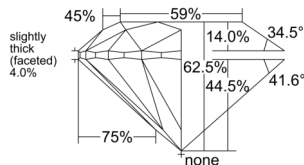

GIA®

FACSIMILE

GIA REPORT 1557378958

Verify this report at GIA.edu

GIA NATURAL DIAMOND DOSSIER®

May 29, 2026
GIA Report Number 1557378958
Shape and Cutting Style ..... Round Brilliant
Measurements ..... 5.05 - 5.07 x 3.16 mm

GRADING RESULTS

Carat Weight ..... 0.50 carat
Color Grade ..... J
Clarity Grade VS1
Cut Grade ..... Excellent

ADDITIONAL GRADING INFORMATION

Polish ..... Excellent
Symmetry ..... Excellent
Fluorescence ..... None
Clarity Characteristics..... Cloud, Crystal, Needle, Pinpoint
Inscription(s): GIA 1557378958

PROPORTIONS

Profile to actual proportions