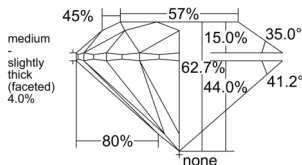

GIA®

FACSIMILE

GIA REPORT 1557375254

Verify this report at GIA.edu

GIA NATURAL DIAMOND DOSSIER®

May 29, 2026
GIA Report Number 1557375254
Shape and Cutting Style ..... Round Brilliant
Measurements ..... 5.39 - 5.43 x 3.40 mm

GRADING RESULTS

Carat Weight ..... 0.61 carat
Color Grade I
Clarity Grade VVS2
Cut Grade ..... Excellent

ADDITIONAL GRADING INFORMATION

Polish ..... Excellent
Symmetry ..... Excellent
Fluorescence ..... None
Clarity Characteristics ..... Pinpoint, Cloud
Inscription(s): GIA 1557375254

PROPORTIONS

GRADING SCALES

GIA COLOR SCALE	GIA CLARITY SCALE	GIA CUT SCALE	
D	FLAWLESS	EXCELLENT	
E	INTERNALLY FLAWLESS		
F		VVS₁	VERY GOOD
G	VVS₂		
H	VS₁	GOOD	
I	VS₂		
J	SI₁	FAIR	
K	SI₂		
L	I₁	POOR	
M	I₂		
N	I₃		
O			
P			
Q			
R			
S			
T			
U			
V			
W			
X			
Y			
Z