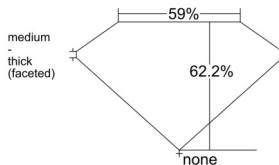

GIA®

FACSIMILE

GIA REPORT 1557357187

Verify this report at GIA.edu

GIA NATURAL DIAMOND DOSSIER®

May 27, 2026
GIA Report Number 1557357187
Shape and Cutting Style ..... Pear Brilliant
Measurements ..... 7.96 x 5.02 x 3.12 mm

GRADING RESULTS

Carat Weight ..... 0.73 carat
Color Grade ..... G
Clarity Grade VS2

ADDITIONAL GRADING INFORMATION

Polish ..... Excellent
Symmetry ..... Very Good
Fluorescence ..... Medium Blue
Clarity Characteristics ..... Crystal, Knot
Inscription(s): GIA 1557357187

PROPORTIONS

Profile not to actual proportions

GRADING SCALES

GIA COLOR SCALE		GIA CLARITY SCALE			
COLORLESS	D	VERY VERY SLIGHTLY INCLUDED	FLAWLESS		
	E		INTERNALLY FLAWLESS		
	F		VVS₁		
	NEAR COLORLESS	G	VVS₂		
		H	VERY SLIGHTLY INCLUDED	VS₁	
		I		VS₂	
		FAINT	J	SLIGHTLY INCLUDED	SI₁
			K		SI₂
	L		INCLUDED		I₁
	M			I₂	
VERT LIGHT	N		LIGHT	I₃	
	O				
	P				
	Q				
	R				
LIGHT	S				
	T				
	U				
	V				
	W				
	X				
	Y				
	Z