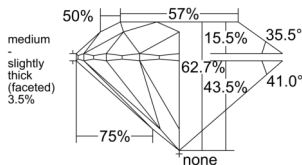

GIA®

FACSIMILE

GIA REPORT 1557357021

Verify this report at GIA.edu

GIA NATURAL DIAMOND DOSSIER®

May 27, 2026
GIA Report Number 1557357021
Shape and Cutting Style ..... Round Brilliant
Measurements ..... 5.61 - 5.69 x 3.55 mm

GRADING RESULTS

Carat Weight ..... 0.70 carat
Color Grade ..... H
Clarity Grade S11
Cut Grade ..... Excellent

ADDITIONAL GRADING INFORMATION

Polish ..... Excellent
Symmetry ..... Very Good
Fluorescence ..... None
Clarity Characteristics ..... Feather, Crystal, Cloud
Inscription(s): GIA 1557357021

PROPORTIONS

GRADING SCALES

GIA COLOR SCALE	GIA CLARITY SCALE	GIA CUT SCALE	
D	FLAWLESS	EXCELLENT	
E	INTERNALLY FLAWLESS		
F		VVS₁	VERY GOOD
G	VVS₂		
H	VS₁	GOOD	
I	VS₂		
J	S1₁	FAIR	
K	S1₂		
L	I₁	POOR	
M	I₂		
N	I₃		
O			
P			
Q			
R			
S			
T			
U			
V			
W			
X			
Y			
Z