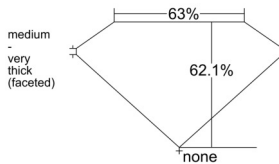

GIA®

FACSIMILE

GIA REPORT 1557356760

Verify this report at gia.edu

GIA NATURAL DIAMOND DOSSIER®

May 27, 2026
GIA Report Number 1557356760
Shape and Cutting Style ..... Oval Brilliant
Measurements ..... 7.01 x 5.00 x 3.10 mm

GRADING RESULTS

Carat Weight ..... 0.70 carat
Color Grade ..... E
Clarity Grade VS2

ADDITIONAL GRADING INFORMATION

Polish ..... Excellent
Symmetry ..... Good
Fluorescence ..... None
Clarity Characteristics ..... Feather, Cloud
Inscription(s): GIA 1557356760

PROPORTIONS

Profile not to actual proportions

GRADING SCALES

GIA COLOR SCALE		GIA CLARITY SCALE			
COLORLESS	D	VERY VERY SLIGHTLY INCLUDED	FLAWLESS		
	E		INTERNALLY FLAWLESS		
	F	VERY SLIGHTLY INCLUDED	VVS₁		
	G		VVS₂		
	H		VS₁		
	NEAR COLORLESS	I	SLIGHTLY INCLUDED	VS₂	
		J		SI₁	
		FAINT	K	INCLUDED	SI₂
			L		I₁
			M		I₂
VERT LIGHT	N	LIGHT	I₃		
	O				
	P				
	Q				
	R