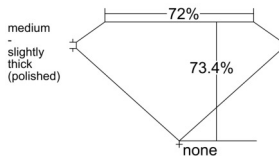

GIA®

FACSIMILE

GIA REPORT 1557338649

Verify this report at GIA.edu

GIA NATURAL DIAMOND DOSSIER®

May 25, 2026
GIA Report Number 1557338649
Shape and Cutting Style ..... Square Modified Brilliant
Measurements ..... 4.17 x 4.14 x 3.04 mm

GRADING RESULTS

Carat Weight ..... 0.44 carat
Color Grade ..... D
Clarity Grade VVS2

ADDITIONAL GRADING INFORMATION

Polish ..... Excellent
Symmetry ..... Very Good
Fluorescence ..... None
Clarity Characteristics ..... Pinpoint, Cloud
Inscription(s): GIA 1557338649

PROPORTIONS

Profile not to actual proportions

GRADING SCALES

GIA COLOR SCALE		GIA CLARITY SCALE			
COLORLESS	D	VERY VERY SLIGHTLY INCLUDED	FLAWLESS		
	E		INTERNALLY FLAWLESS		
	F		VVS₁		
	G		VVS₂		
	NEAR COLORLESS	H	VERY SLIGHTLY INCLUDED	VS₁	
		I		VS₂	
		FAINT	J	SLIGHTLY INCLUDED	SI₁
			K		SI₂
	L		I₁		
	VERT LIGHT		M	INCLUDED	I₂
N			I₃		
O					
LIGHT		P			
		Q			
		R			
	S				
	T				
	Z