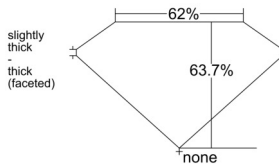

GIA®

FACSIMILE

GIA REPORT 1557337286

Verify this report at GIA.edu

GIA NATURAL DIAMOND DOSSIER®

May 25, 2026
GIA Report Number 1557337286
Shape and Cutting Style ..... Pear Brilliant
Measurements ..... 6.57 x 4.08 x 2.60 mm

GRADING RESULTS

Carat Weight ..... 0.41 carat
Color Grade ..... J
Clarity Grade VS1

ADDITIONAL GRADING INFORMATION

Polish ..... Excellent
Symmetry ..... Excellent
Fluorescence ..... Faint
Clarity Characteristics..... Cloud, Feather, Crystal
Inscription(s): GIA 1557337286

PROPORTIONS

Profile not to actual proportions

GRADING SCALES

GIA COLOR SCALE		GIA CLARITY SCALE			
COLORLESS	D	VERY VERY SLIGHTLY INCLUDED	FLAWLESS		
	E		INTERNALLY FLAWLESS		
	F		VVS₁		
	NEAR COLORLESS	G	VERY SLIGHTLY INCLUDED	VVS₂	
		H		VS₁	
		FAINT	I	SLIGHTLY INCLUDED	VS₂
			J		SI₁
			K		SI₂
	LIGHT	L	INCLUDED	I₁	
		M		I₂	
N		I₃			
O					
P					
Q					
R					
S					
T					
U					
V					
W					
X					
Y					
Z