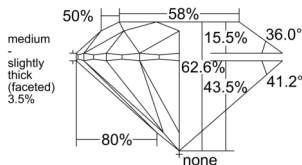

GIA®

FACSIMILE

GIA REPORT 1557334086

Verify this report at GIA.edu

GIA NATURAL DIAMOND DOSSIER®

May 26, 2026
GIA Report Number 1557334086
Shape and Cutting Style ..... Round Brilliant
Measurements ..... 5.05 - 5.07 x 3.17 mm

GRADING RESULTS

Carat Weight ..... 0.50 carat
Color Grade L
Clarity Grade VVS1
Cut Grade ..... Excellent

ADDITIONAL GRADING INFORMATION

Polish ..... Excellent
Symmetry ..... Excellent
Fluorescence ..... None
Clarity Characteristics ..... Pinpoint, Feather
Inscription(s): GIA 1557334086

PROPORTIONS

GRADING SCALES

GIA COLOR SCALE	GIA CLARITY SCALE	GIA CUT SCALE	
D	FLAWLESS	EXCELLENT	
E	INTERNALLY FLAWLESS		
F		VVS₁	VERY GOOD
G	VVS₂		
H	VS₁	GOOD	
I	VS₂		
J	SI₁	FAIR	
K	SI₂		
L	I₁	POOR	
M			
N			
O	I₂		
P			
Q			
R	I₃		
S			
T			
U			
V			
W			
X			
Y			
Z