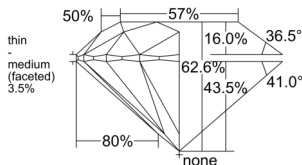

GIA®

FACSIMILE

GIA REPORT 1557332820

Verify this report at GIA.edu

GIA NATURAL DIAMOND DOSSIER®

May 25, 2026
GIA Report Number 1557332820
Shape and Cutting Style ..... Round Brilliant
Measurements ..... 4.26 - 4.29 x 2.68 mm

GRADING RESULTS

Carat Weight ..... 0.30 carat
Color Grade ..... D
Clarity Grade S11
Cut Grade ..... Excellent

ADDITIONAL GRADING INFORMATION

Polish ..... Excellent
Symmetry ..... Excellent
Fluorescence ..... None
Clarity Characteristics ..... Crystal
Inscription(s): GIA 1557332820

PROPORTIONS

GRADING SCALES

GIA COLOR SCALE	GIA CLARITY SCALE	GIA CUT SCALE
Colorless	Flawless	Excellent
Near Colorless	Internally Flawless	
Faint	VVS₁	Very Good
Very Light	VVS₂	
Light	VS₁	Good
	VS₂	
	S1₁	Fair
	S1₂	
	I₁	Poor
	I₂	
	I₃