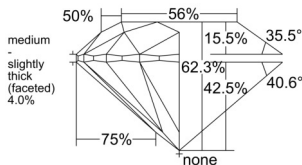

GIA®

FACSIMILE

GIA REPORT 1557306319

Verify this report at GIA.edu

GIA NATURAL DIAMOND DOSSIER®

May 21, 2026
GIA Report Number 1557306319
Shape and Cutting Style ..... Round Brilliant
Measurements ..... 4.69 - 4.72 x 2.93 mm

GRADING RESULTS

Carat Weight ..... 0.40 carat
Color Grade ..... E
Clarity Grade VVS2
Cut Grade ..... Excellent

ADDITIONAL GRADING INFORMATION

Polish ..... Very Good
Symmetry ..... Excellent
Fluorescence ..... Medium Blue
Clarity Characteristics ..... Pinpoint, Cloud
Inscription(s): GIA 1557306319

PROPORTIONS

GRADING SCALES

GIA COLOR SCALE	GIA CLARITY SCALE	GIA CUT SCALE
COLORESS	FLAWLESS	EXCELLENT
D	INTERNALLY FLAWLESS	
E	VVS₁	VERY GOOD
F		
G	VVS₂	
H	VS₁	GOOD
I		
J	VS₂	
K	SI₁	FAIR
L		
M	SI₂	
N	I₁	POOR
O		
P	I₂	
Q	I₃	
R		
S		
T		
U		
V		
W		
X		
Y		
Z