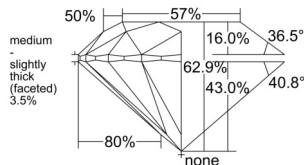

GIA®

FACSIMILE

GIA REPORT 1557291533

Verify this report at GIA.edu

GIA NATURAL DIAMOND DOSSIER®

May 20, 2026
GIA Report Number 1557291533
Shape and Cutting Style ..... Round Brilliant
Measurements ..... 5.03 - 5.06 x 3.18 mm

GRADING RESULTS

Carat Weight ..... 0.50 carat
Color Grade ..... G
Clarity Grade S11
Cut Grade ..... Excellent

ADDITIONAL GRADING INFORMATION

Polish ..... Excellent
Symmetry ..... Excellent
Fluorescence ..... None
Clarity Characteristics..... Feather, Crystal, Cloud
Inscription(s): GIA 1557291533

PROPORTIONS

GRADING SCALES

GIA COLOR SCALE

COLORESS	D
	E
	F
	G
	H
	I
	J
NEAR COLORESS	K
	L
FAINT	M
	N
	O
	P
VERY LIGHT	Q
	R
	S
	T
	U
	V
	W
	X
	Y
LIGHT	Z

GIA CLARITY SCALE

FLAWLESS	INTERNAL FLAWLESS	
		FLAWLESS
VERY VERY SLIGHTLY INCLUDED	VVS₁	
	VVS₂	
VERY SLIGHTLY INCLUDED	VS₁	
	VS₂	
SLIGHTLY INCLUDED	SI₁	
	SI₂	
INCLUDED	I₁	
	I₂	
	I₃	

GIA CUT SCALE

EXCELLENT
VERY GOOD
GOOD
FAIR
POOR