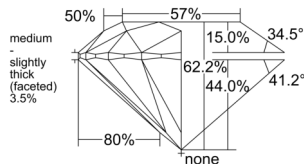

GIA®

FACSIMILE

GIA REPORT

1557289644

Verify this report at GIA.edu

GIA NATURAL DIAMOND DOSSIER®

May 19, 2026
GIA Report Number 1557289644
Shape and Cutting Style ..... Round Brilliant
Measurements ..... 6.20 - 6.23 x 3.87 mm

GRADING RESULTS

Carat Weight ..... 0.91 carat
Color Grade ..... G
Clarity Grade VS2
Cut Grade ..... Excellent

ADDITIONAL GRADING INFORMATION

Polish ..... Excellent
Symmetry ..... Excellent
Fluorescence ..... Faint
Clarity Characteristics ..... Crystal
Inscription(s): GIA 1557289644

PROPORTIONS

Profile to actual proportions

GRADING SCALES

GIA COLOR SCALE	GIA CLARITY SCALE	GIA CUT SCALE	
D	FLAWLESS	EXCELLENT	
E	INTERNALLY FLAWLESS		
F		VVS₁	VERY GOOD
G	VVS₂		
H	VS₁	GOOD	
I	VS₂		
J	SI₁	FAIR	
K	SI₂		
L	I₁	POOR	
M	I₂		
N	I₃		
O			
P			
Q			
R			
S			
T			
U			
V			
W			
X			
Y			
Z