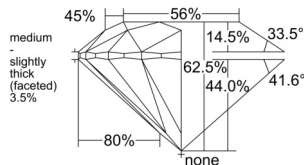

GIA®

FACSIMILE

GIA REPORT

1557281716

Verify this report at GIA.edu

GIA NATURAL DIAMOND DOSSIER®

May 18, 2026
GIA Report Number 1557281716
Shape and Cutting Style ..... Round Brilliant
Measurements ..... 5.11 - 5.15 x 3.21 mm

GRADING RESULTS

Carat Weight ..... 0.51 carat
Color Grade ..... G
Clarity Grade VVS1
Cut Grade ..... Excellent

ADDITIONAL GRADING INFORMATION

Polish ..... Excellent
Symmetry ..... Excellent
Fluorescence ..... None
Clarity Characteristics ..... Pinpoint
Inscription(s): GIA 1557281716

PROPORTIONS

Profile to actual proportions

GRADING SCALES

GIA COLOR SCALE

COLOURLESS	D
	E
	F
	G
	H
	I
	J
NEAR COLOURLESS	K
	L
Faint	M
	N
	O
	P
	Q
	R
	S
	T
	U
	V
	W
	X
	Y
Light	Z

GIA CLARITY SCALE

FLAWLESS	INTERNAL FLAWLESS	EXCELLENT	
VERY VERY SLIGHTLY INCLUDED	VVS₁	VERY GOOD	
	VVS₂		
VERY SLIGHTLY INCLUDED	VS₁	GOOD	
	VS₂		
SLIGHTLY INCLUDED	SI₁	FAIR	
	SI₂		
INCLUDED	I₁	POOR	
	I₂		
	I₃