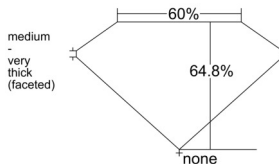

GIA®

FACSIMILE

GIA REPORT 1557273542

Verify this report at GIA.edu

GIA NATURAL DIAMOND DOSSIER®

May 16, 2026
GIA Report Number 1557273542
Shape and Cutting Style ..... Oval Brilliant
Measurements ..... 7.28 x 5.40 x 3.50 mm

GRADING RESULTS

Carat Weight ..... 0.90 carat
Color Grade ..... G
Clarity Grade VS1

ADDITIONAL GRADING INFORMATION

Polish ..... Excellent
Symmetry ..... Very Good
Fluorescence ..... None
Clarity Characteristics ..... Feather, Pinpoint
Inscription(s): GIA 1557273542

PROPORTIONS

Profile not to actual proportions

GRADING SCALES

GIA COLOR SCALE		GIA CLARITY SCALE			
COLORLESS	D	VERY VERY SLIGHTLY INCLUDED	FLAWLESS		
	E		INTERNALLY FLAWLESS		
	F		VVS₁		
	G		VVS₂		
	NEAR COLORLESS		H	VERY SLIGHTLY INCLUDED	VS₁
			I		VS₂
			J		SI₁
	FAINT		K	SLIGHTLY INCLUDED	SI₂
			L		I₁
			M		I₂
N		I₃			
VERT LIGHT	O	INCLUDED			
	P				
	Q				
	R				
	S				
	T				
LIGHT	U				
	V				
	W				
	X				
Y					
Z