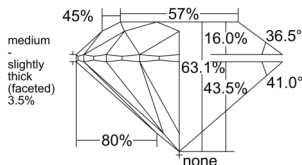

GIA®

FACSIMILE

GIA REPORT 1557270909

Verify this report at GIA.edu

GIA NATURAL DIAMOND DOSSIER®

May 18, 2026
GIA Report Number 1557270909
Shape and Cutting Style ..... Round Brilliant
Measurements ..... 5.03 - 5.06 x 3.18 mm

GRADING RESULTS

Carat Weight ..... 0.50 carat
Color Grade L
Clarity Grade VS1
Cut Grade ..... Excellent

ADDITIONAL GRADING INFORMATION

Polish ..... Excellent
Symmetry ..... Excellent
Fluorescence ..... None
Clarity Characteristics ..... Feather, Pinpoint
Inscription(s): GIA 1557270909

PROPORTIONS

GRADING SCALES

GIA COLOR SCALE	GIA CLARITY SCALE	GIA CUT SCALE
COLOURLESS	FLAWLESS	EXCELLENT
D	INTERNALLY FLAWLESS	
E	VVS₁	VERY GOOD
F		
G	VS₁	GOOD
H		
I	SI₁	FAIR
J		
K	I₁	POOR
L		
M	I₂	
N		
O	I₃	
P		
Q		
R		
S		
T		
U		
V		
W		
X		
Y		
Z