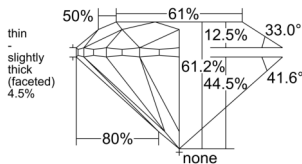

GIA®

FACSIMILE

GIA REPORT 1557258912

Verify this report at GIA.edu

GIA NATURAL DIAMOND DOSSIER®

May 16, 2026
GIA Report Number 1557258912
Shape and Cutting Style ..... Round Brilliant
Measurements ..... 5.09 - 5.11 x 3.12 mm

GRADING RESULTS

Carat Weight ..... 0.50 carat
Color Grade ..... K
Clarity Grade VS1
Cut Grade ..... Excellent

ADDITIONAL GRADING INFORMATION

Polish ..... Excellent
Symmetry ..... Excellent
Fluorescence ..... Faint
Clarity Characteristics ..... Indented Natural
Inspection(s): GIA 1557258912

PROPORTIONS

Profile to actual proportions