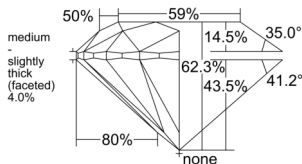

GIA®

FACSIMILE

GIA REPORT 1557242767

Verify this report at GIA.edu

GIA NATURAL DIAMOND DOSSIER®

May 14, 2026
GIA Report Number 1557242767
Shape and Cutting Style ..... Round Brilliant
Measurements ..... 5.04 - 5.09 x 3.16 mm

GRADING RESULTS

Carat Weight ..... 0.50 carat
Color Grade ..... F
Clarity Grade VVS1
Cut Grade ..... Excellent

ADDITIONAL GRADING INFORMATION

Polish ..... Excellent
Symmetry ..... Excellent
Fluorescence ..... Medium Blue
Clarity Characteristics ..... Feather
Inscription(s): GIA 1557242767

PROPORTIONS

Profile to actual proportions