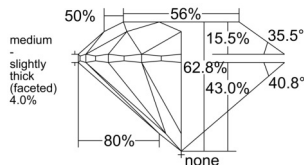

GIA®

FACSIMILE

GIA REPORT 1557234025

Verify this report at GIA.edu

GIA NATURAL DIAMOND DOSSIER®

May 12, 2026
GIA Report Number 1557234025
Shape and Cutting Style ..... Round Brilliant
Measurements ..... 4.46 - 4.50 x 2.82 mm

GRADING RESULTS

Carat Weight ..... 0.35 carat
Color Grade ..... K
Clarity Grade VS1
Cut Grade ..... Excellent

ADDITIONAL GRADING INFORMATION

Polish ..... Excellent
Symmetry ..... Excellent
Fluorescence ..... Medium Blue
Clarity Characteristics ..... Crystal, Pinpoint
Inscription(s): GIA 1557234025

PROPORTIONS

GRADING SCALES

GIA COLOR SCALE

COLORESS	D
	E
	F
	G
	H
	I
	J
NEAR COLORESS	K
	L
FAIN	M
	N
	O
	P
VERY LIGHT	Q
	R
	S
	T
	U
	V
	W
	X
	Y
LIGHT	Z

GIA CLARITY SCALE

FLAWLESS	VERY VERY SLIGHTLY INCLUDED	VS₁	VS₂	VS₁	VS₂	SI₁	SI₂	I₁	I₂	I₃		
											FLAWLESS	INTERNALLY FLAWLESS

GIA CUT SCALE

EXCELLENT
VERY GOOD
GOOD
FAIR
POOR