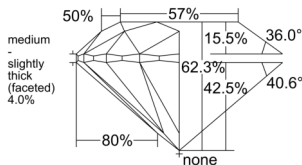

GIA®

FACSIMILE

GIA REPORT 1557225574

Verify this report at GIA.edu

GIA NATURAL DIAMOND DOSSIER®

May 11, 2026
GIA Report Number 1557225574
Shape and Cutting Style ..... Round Brilliant
Measurements ..... 4.74 - 4.77 x 2.96 mm

GRADING RESULTS

Carat Weight ..... 0.41 carat
Color Grade I
Clarity Grade VS1
Cut Grade ..... Excellent

ADDITIONAL GRADING INFORMATION

Polish ..... Excellent
Symmetry ..... Excellent
Fluorescence ..... Faint
Clarity Characteristics..... Crystal, Cloud, Pinpoint
Inscription(s): GIA 1557225574

PROPORTIONS

GRADING SCALES

GIA COLOR SCALE

COLORLESS	D
	E
	F
	G
	H
	I
	J
NEAR COLORLESS	K
	L
FAIN	M
	N
	O
	P
VERY LIGHT	Q
	R
	S
	T
	U
	V
	W
	X
	Y
LIGHT	Z

GIA CLARITY SCALE

FLAWLESS	INTERNAL FLAWLESS	
		FLAWLESS
VERY VERY SLIGHTLY INCLUDED	VVS₁	
	VVS₂	
VERY SLIGHTLY INCLUDED	VS₁	
	VS₂	
SLIGHTLY INCLUDED	SI₁	
	SI₂	
INCLUDED	I₁	
	I₂	
	I₃	

GIA CUT SCALE

EXCELLENT
VERY GOOD
GOOD
FAIR
POOR