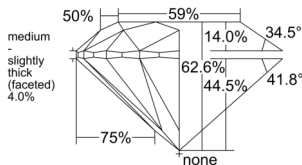

GIA®

FACSIMILE

GIA REPORT 1557207220

Verify this report at GIA.edu

GIA NATURAL DIAMOND DOSSIER®

May 09, 2026
GIA Report Number 1557207220
Shape and Cutting Style ..... Round Brilliant
Measurements ..... 5.07 - 5.10 x 3.19 mm

GRADING RESULTS

Carat Weight ..... 0.51 carat
Color Grade ..... F
Clarity Grade VS2
Cut Grade ..... Excellent

ADDITIONAL GRADING INFORMATION

Polish ..... Excellent
Symmetry ..... Excellent
Fluorescence ..... Medium Blue
Clarity Characteristics ..... Crystal
Inscription(s): GIA 1557207220

PROPORTIONS

Profile to actual proportions