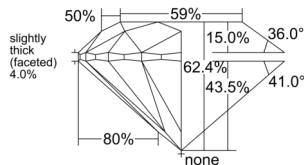

GIA®

FACSIMILE

GIA REPORT

1557199881

Verify this report at GIA.edu

GIA NATURAL DIAMOND DOSSIER®

May 08, 2026
GIA Report Number 1557199881
Shape and Cutting Style ..... Round Brilliant
Measurements ..... 5.37 - 5.41 x 3.36 mm

GRADING RESULTS

Carat Weight ..... 0.61 carat
Color Grade ..... H
Clarity Grade VS2
Cut Grade ..... Excellent

ADDITIONAL GRADING INFORMATION

Polish ..... Excellent
Symmetry ..... Excellent
Fluorescence ..... Faint
Clarity Characteristics ..... Crystal, Cloud
Inscription(s): GIA 1557199881

PROPORTIONS

Profile to actual proportions