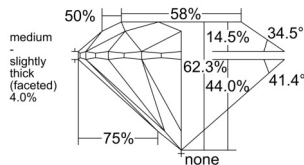

GIA®

FACSIMILE

GIA REPORT

1557196004

Verify this report at GIA.edu

GIA NATURAL DIAMOND DOSSIER®

May 07, 2026
GIA Report Number 1557196004
Shape and Cutting Style ..... Round Brilliant
Measurements ..... 5.29 - 5.32 x 3.30 mm

GRADING RESULTS

Carat Weight ..... 0.57 carat
Color Grade ..... F
Clarity Grade S11
Cut Grade ..... Excellent

ADDITIONAL GRADING INFORMATION

Polish ..... Excellent
Symmetry ..... Excellent
Fluorescence ..... None
Clarity Characteristics ..... Crystal, Feather
Inscription(s): GIA 1557196004

PROPORTIONS

Profile to actual proportions

GRADING SCALES

GIA COLOR SCALE

COLORESS	D
	E
	F
	G
	H
	I
	J
NEAR COLORESS	K
	L
FANIT	M
	N
	O
	P
VERY LIGHT	Q
	R
	S
	T
	U
	V
	W
	X
	Y
LIGHT	Z

GIA CLARITY SCALE

VERY VERY SLIGHTLY INCLUDED	FLAWLESS
	INTERNALLY FLAWLESS
VERY SLIGHTLY INCLUDED	VVS₁
	VVS₂
SLIGHTLY INCLUDED	VS₁
	VS₂
INCLUDED	SI₁
	SI₂
	I₁
	I₂
	I₃

GIA CUT SCALE

EXCELLENT
VERY GOOD
GOOD
FAIR
POOR