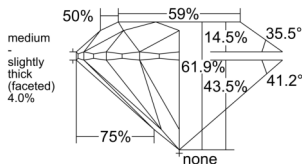

GIA®

FACSIMILE

GIA REPORT 1557194661

Verify this report at GIA.edu

GIA NATURAL DIAMOND DOSSIER®

May 06, 2026
GIA Report Number 1557194661
Shape and Cutting Style ..... Round Brilliant
Measurements ..... 4.71 - 4.74 x 2.93 mm

GRADING RESULTS

Carat Weight ..... 0.40 carat
Color Grade ..... D
Clarity Grade ..... Internally Flawless
Cut Grade ..... Excellent

ADDITIONAL GRADING INFORMATION

Polish ..... Excellent
Symmetry ..... Excellent
Fluorescence ..... Strong Blue
Clarity Characteristics ..... Minor Details of Polish
Inscription(s): GIA 1557194661

PROPORTIONS

Profile to actual proportions

GRADING SCALES

GIA COLOR SCALE	GIA CLARITY SCALE	GIA CUT SCALE
D	FLAWLESS	EXCELLENT
E	INTERNALLY FLAWLESS	
F	VVS₁	VERY GOOD
G		
H	VS₁	GOOD
I		
J	SI₁	FAIR
K		
L	I₁	POOR
M		
N	I₂	
O		
P	I₃	
Q		
R		
S		
T		
U		
V		
W		
X		
Y		
Z