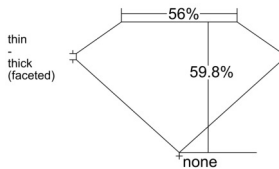

GIA®

FACSIMILE

GIA REPORT 1557191044

Verify this report at GIA.edu

GIA NATURAL DIAMOND DOSSIER®

May 07, 2026
GIA Report Number 1557191044
Shape and Cutting Style ..... Heart Brilliant
Measurements ..... 4.76 x 5.56 x 3.33 mm

GRADING RESULTS

Carat Weight ..... 0.50 carat
Color Grade ..... D
Clarity Grade VS1

ADDITIONAL GRADING INFORMATION

Polish ..... Excellent
Symmetry ..... Very Good
Fluorescence ..... None
Clarity Characteristics ..... Crystal, Pinpoint
Inscription(s): GIA 1557191044

PROPORTIONS

Profile not to actual proportions

GRADING SCALES

GIA COLOR SCALE		GIA CLARITY SCALE			
COLORLESS	D	VERY VERY SLIGHTLY INCLUDED	FLAWLESS		
	E		INTERNALLY FLAWLESS		
	F	VERY SLIGHTLY INCLUDED	VS₁		
	G		VS₂		
	H		VS₁		
	NEAR COLORLESS	I	SLIGHTLY INCLUDED	VS₂	
		J		SI₁	
		FAINT	K	INCLUDED	SI₂
			L		I₁
			M		I₂
VERTICALLY LIGHT	N	INCLUDED	I₃		
	O				
	P				
	Q				
	R				
	S				
LIGHT	T				
	U				
	V				
	W				
	X				
Y					
Z