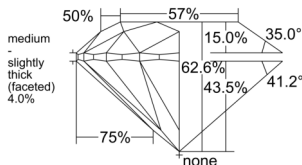

GIA®

FACSIMILE

GIA REPORT 1557189076

Verify this report at GIA.edu

GIA NATURAL DIAMOND DOSSIER®

May 07, 2026
GIA Report Number 1557189076
Shape and Cutting Style ..... Round Brilliant
Measurements ..... 4.31 - 4.34 x 2.71 mm

GRADING RESULTS

Carat Weight ..... 0.31 carat
Color Grade ..... D
Clarity Grade VVS1
Cut Grade ..... Excellent

ADDITIONAL GRADING INFORMATION

Polish ..... Excellent
Symmetry ..... Excellent
Fluorescence ..... Medium Blue
Clarity Characteristics ..... Pinpoint, Surface Graining
Inscription(s): GIA 1557189076

PROPORTIONS

Profile to actual proportions

GRADING SCALES

GIA COLOR SCALE	GIA CLARITY SCALE	GIA CUT SCALE
D	FLAWLESS	EXCELLENT
E	FLAWLESS	
F	INTERNALLY FLAWLESS	VERY GOOD
G	FLAWLESS	
H	VVS₁	GOOD
I	VVS₂	
J	VS₁	FAIR
K	VS₂	
L	SI₁	POOR
M	SI₂	
N	I₁	
O	I₂	
P	I₃	
Q		
R		
S		
T		
U		
V		
W		
X		
Y		
Z