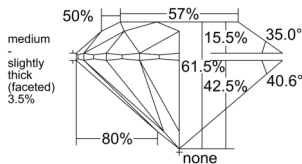

GIA®

FACSIMILE

GIA REPORT 1557188355

Verify this report at GIA.edu

GIA NATURAL DIAMOND DOSSIER®

May 09, 2026
GIA Report Number 1557188355
Shape and Cutting Style ..... Round Brilliant
Measurements ..... 4.45 - 4.49 x 2.75 mm

GRADING RESULTS

Carat Weight ..... 0.34 carat
Color Grade ..... G
Clarity Grade S11
Cut Grade ..... Excellent

ADDITIONAL GRADING INFORMATION

Polish ..... Excellent
Symmetry ..... Excellent
Fluorescence ..... None
Clarity Characteristics ..... Feather, Cloud
Inscription(s): GIA 1557188355

PROPORTIONS

GRADING SCALES

GIA COLOR SCALE

COLORESS	D
	E
	F
	G
	H
	I
	J
NEAR COLORESS	K
	L
FAIN	M
	N
	O
	P
VERY LIGHT	Q
	R
	S
	T
	U
	V
	W
	X
	Y
LIGHT	Z

GIA CLARITY SCALE

FLAWLESS	VERY VERY SLIGHTLY INCLUDED	VS₁	VS₂	SI₁	SI₂	I₁	I₂	I₃	
									VERY SLIGHTLY INCLUDED
INTERNALLY FLAWLESS									

GIA CUT SCALE

EXCELLENT
VERY GOOD
GOOD
FAIR
POOR