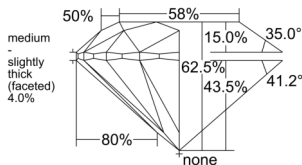

GIA®

FACSIMILE

GIA REPORT 1557167964

Verify this report at GIA.edu

GIA NATURAL DIAMOND DOSSIER®

May 02, 2026
GIA Report Number 1557167964
Shape and Cutting Style ..... Round Brilliant
Measurements ..... 5.36 - 5.40 x 3.36 mm

GRADING RESULTS

Carat Weight ..... 0.60 carat
Color Grade ..... G
Clarity Grade VS1
Cut Grade ..... Excellent

ADDITIONAL GRADING INFORMATION

Polish ..... Excellent
Symmetry ..... Excellent
Fluorescence ..... None
Clarity Characteristics ..... Crystal, Pinpoint
Inscription(s): GIA 1557167964

PROPORTIONS

GRADING SCALES

GIA COLOR SCALE

COLOURLESS	D
	E
	F
	G
	H
	I
	J
NEAR COLOURLESS	K
	L
FAIN	M
	N
	O
	P
	Q
VERY LIGHT	R
	S
	T
	U
	V
	W
	X
	Y
LIGHT	Z

GIA CLARITY SCALE

FLAWLESS	INTERNAL FLAWLESS	
		FLAWLESS
VERY VERY SLIGHTLY INCLUDED	VVS₁	
	VVS₂	
VERY SLIGHTLY INCLUDED	VS₁	
	VS₂	
SLIGHTLY INCLUDED	SI₁	
	SI₂	
INCLUDED	I₁	
	I₂	
	I₃	

GIA CUT SCALE

EXCELLENT
VERY GOOD
GOOD
FAIR
POOR