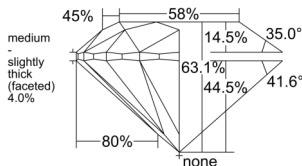

GIA®

FACSIMILE

GIA REPORT 1557166337

Verify this report at GIA.edu

GIA NATURAL DIAMOND DOSSIER®

May 01, 2026
GIA Report Number 1557166337
Shape and Cutting Style ..... Round Brilliant
Measurements ..... 5.23 - 5.26 x 3.31 mm

GRADING RESULTS

Carat Weight ..... 0.56 carat
Color Grade ..... G
Clarity Grade VS2
Cut Grade ..... Excellent

ADDITIONAL GRADING INFORMATION

Polish ..... Excellent
Symmetry ..... Excellent
Fluorescence ..... None
Clarity Characteristics ..... Cloud
Inscription(s): GIA 1557166337

PROPORTIONS

GRADING SCALES

GIA COLOR SCALE

COLOURESS	D
	E
	F
	G
	H
	I
	J
NEAR COLOURESS	K
	L
FADING	M
	N
	O
	P
	Q
	R
	S
	T
	U
	V
	W
	X
	Y
LIGHT	Z

GIA CLARITY SCALE

FLAWLESS	INTERNAL FLAWLESS	VERY VERY SLIGHTLY INCLUDED	VERY SLIGHTLY INCLUDED	SLIGHTLY INCLUDED	INCLUDED	FLAWLESS
						EXCELLENT
VVS₁	VVS₂	VS₁	VS₂	SI₁	SI₂	VERY GOOD
						GOOD
I₁	I₂	I₃	FAIR			
			POOR			

GIA CUT SCALE

EXCELLENT
VERY GOOD
GOOD
FAIR
POOR