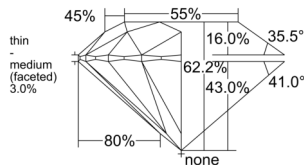

GIA®

FACSIMILE

GIA REPORT 1557163893

Verify this report at GIA.edu

GIA NATURAL DIAMOND DOSSIER®

May 04, 2026
GIA Report Number 1557163893
Shape and Cutting Style ..... Round Brilliant
Measurements ..... 5.28 - 5.30 x 3.29 mm

GRADING RESULTS

Carat Weight ..... 0.56 carat
Color Grade ..... F
Clarity Grade VS1
Cut Grade ..... Excellent

ADDITIONAL GRADING INFORMATION

Polish ..... Excellent
Symmetry ..... Excellent
Fluorescence ..... Medium Blue
Clarity Characteristics..... Crystal, Feather, Indented Natural
Inscription(s): GIA 1557163893

PROPORTIONS

GRADING SCALES

GIA COLOR SCALE	GIA CLARITY SCALE	GIA CUT SCALE	
D	FLAWLESS	EXCELLENT	
E	INTERNALLY FLAWLESS		
F		VVS₁	VERY GOOD
G	VVS₂		
H	VS₁	GOOD	
I	VS₂		
J	SI₁	FAIR	
K	SI₂		
L	I₁	POOR	
M			
N			
O	I₂		
P			
Q	I₃		
R			
S			
T			
U			
V			
W			
X			
Y			
Z