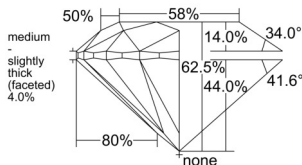

GIA®

FACSIMILE

GIA REPORT 1557162061

Verify this report at GIA.edu

GIA NATURAL DIAMOND DOSSIER®

May 01, 2026
GIA Report Number 1557162061
Shape and Cutting Style ..... Round Brilliant
Measurements ..... 5.10 - 5.12 x 3.19 mm

GRADING RESULTS

Carat Weight ..... 0.51 carat
Color Grade ..... G
Clarity Grade VS1
Cut Grade ..... Excellent

ADDITIONAL GRADING INFORMATION

Polish ..... Excellent
Symmetry ..... Excellent
Fluorescence ..... None
Clarity Characteristics ..... Cloud, Pinpoint
Inscription(s): GIA 1557162061

PROPORTIONS

Profile to actual proportions

GRADING SCALES

GIA COLOR SCALE

COLORESS	D
	E
	F
	G
	H
	I
	J
NEAR COLORESS	K
	L
FANIT	M
	N
	O
	P
VERY LIGHT	Q
	R
	S
	T
	U
	V
	W
	X
	Y
LIGHT	Z

GIA CLARITY SCALE

VERY VERY SLIGHTLY INCLUDED	FLAWLESS
	INTERNALLY FLAWLESS
VERY SLIGHTLY INCLUDED	VVS₁
	VVS₂
SLIGHTLY INCLUDED	VS₁
	VS₂
INCLUDED	SI₁
	SI₂
	I₁
	I₂
	I₃

GIA CUT SCALE

EXCELLENT
VERY GOOD
GOOD
FAIR
POOR