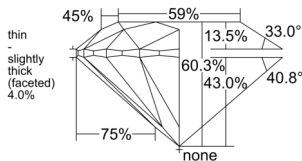

GIA®

FACSIMILE

GIA REPORT

1557149749

Verify this report at GIA.edu

GIA NATURAL DIAMOND DOSSIER®

May 03, 2026
GIA Report Number 1557149749
Shape and Cutting Style ..... Round Brilliant
Measurements ..... 4.54 - 4.58 x 2.75 mm

GRADING RESULTS

Carat Weight ..... 0.35 carat
Color Grade ..... K
Clarity Grade S11
Cut Grade ..... Excellent

ADDITIONAL GRADING INFORMATION

Polish ..... Excellent
Symmetry ..... Excellent
Fluorescence ..... Faint
Clarity Characteristics ..... Feather
Inscription(s): GIA 1557149749

PROPORTIONS

Profile to actual proportions

GRADING SCALES

GIA COLOR SCALE

COLORESS	D
	E
	F
	G
	H
	I
	J
NEAR COLORESS	K
	L
FAINT	M
	N
	O
	P
	Q
VERY LIGHT	R
	S
	T
	U
	V
	W
	X
	Y
LIGHT	Z

GIA CLARITY SCALE

FLAWLESS	VERY VERY SLIGHTLY INCLUDED	VS₁	VS₂	SL₁	SL₂	I₁	I₂	I₃			
									VERY SLIGHTLY INCLUDED	SLIGHTLY INCLUDED	INCLUDED

GIA CUT SCALE

EXCELLENT
VERY GOOD
GOOD
FAIR
POOR