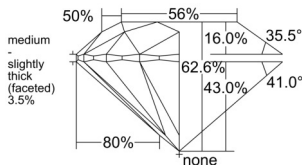

GIA®

FACSIMILE

GIA REPORT 1557142554

Verify this report at GIA.edu

GIA NATURAL DIAMOND DOSSIER®

April 29, 2026
GIA Report Number 1557142554
Shape and Cutting Style ..... Round Brilliant
Measurements ..... 5.08 - 5.11 x 3.19 mm

GRADING RESULTS

Carat Weight ..... 0.50 carat
Color Grade ..... F
Clarity Grade VS1
Cut Grade ..... Excellent

ADDITIONAL GRADING INFORMATION

Polish ..... Excellent
Symmetry ..... Excellent
Fluorescence ..... Faint
Clarity Characteristics..... Crystal, Cloud, Feather, Pinpoint
Inspection(s): GIA 1557142554

PROPORTIONS

GRADING SCALES

GIA COLOR SCALE

COLORLESS	D
	E
	F
	G
	H
	I
	J
NEAR COLORLESS	K
	L
FAIN	M
	N
	O
	P
VERY LIGHT	Q
	R
	S
	T
	U
	V
	W
	X
	Y
LIGHT	Z

GIA CLARITY SCALE

FLAWLESS	INTERNAL FLAWLESS	
		FLAWLESS
VERY VERY SLIGHTLY INCLUDED	VVS₁	
	VVS₂	
VERY SLIGHTLY INCLUDED	VS₁	
	VS₂	
SLIGHTLY INCLUDED	SI₁	
	SI₂	
INCLUDED	I₁	
	I₂	
	I₃	

GIA CUT SCALE

EXCELLENT
VERY GOOD
GOOD
FAIR
POOR