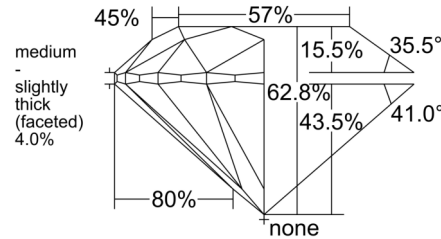

GIA NATURAL DIAMOND GRADING REPORT

April 29, 2026
GIA Report Number 1557137798
Shape and Cutting Style ..... Round Brilliant
Measurements ..... 7.57 - 7.61 x 4.77 mm

GRADING RESULTS

Carat Weight ..... 1.70 carat
Color Grade ..... F
Clarity Grade VS1
Cut Grade ..... Excellent

ADDITIONAL GRADING INFORMATION

Polish ..... Excellent
Symmetry ..... Excellent
Fluorescence ..... None

Inscription(s): GIA 1557137798

Comments: Additional clouds are not shown. Pinpoints are not shown.

PROPORTIONS