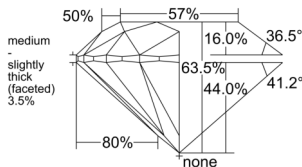

GIA®

FACSIMILE

GIA REPORT 1557135590

Verify this report at GIA.edu

GIA NATURAL DIAMOND DOSSIER®

April 28, 2026
GIA Report Number 1557135590
Shape and Cutting Style ..... Round Brilliant
Measurements ..... 5.60 - 5.65 x 3.57 mm

GRADING RESULTS

Carat Weight ..... 0.70 carat
Color Grade ..... E
Clarity Grade S11
Cut Grade ..... Excellent

ADDITIONAL GRADING INFORMATION

Polish ..... Very Good
Symmetry ..... Very Good
Fluorescence ..... None
Clarity Characteristics ..... Crystal
Inscription(s): GIA 1557135590

PROPORTIONS

GRADING SCALES

GIA COLOR SCALE	GIA CLARITY SCALE	GIA CUT SCALE
Colorless	Flawless	Excellent
Near Colorless	Internally Flawless	
Faint	VVS₁	Very Good
Very Light	VVS₂	
Light	VS₁	Good
	VS₂	
	S1₁	Fair
	S1₂	
	I₁	Poor
	I₂	
	I₃