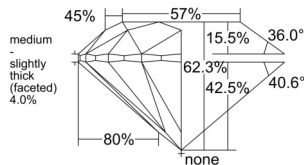

GIA®

FACSIMILE

GIA REPORT

1557126651

Verify this report at GIA.edu

GIA NATURAL DIAMOND DOSSIER®

April 27, 2026
GIA Report Number 1557126651
Shape and Cutting Style ..... Round Brilliant
Measurements ..... 5.04 - 5.06 x 3.15 mm

GRADING RESULTS

Carat Weight ..... 0.50 carat
Color Grade ..... E
Clarity Grade VVS1
Cut Grade ..... Excellent

ADDITIONAL GRADING INFORMATION

Polish ..... Excellent
Symmetry ..... Excellent
Fluorescence ..... Strong Blue
Clarity Characteristics ..... Pinpoint, Feather
Inscription(s): GIA 1557126651

PROPORTIONS

Profile to actual proportions