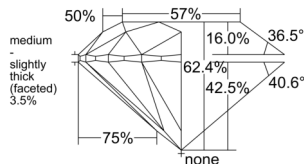

GIA®

FACSIMILE

GIA REPORT 1557122056

Verify this report at GIA.edu

GIA NATURAL DIAMOND DOSSIER®

April 27, 2026
GIA Report Number 1557122056
Shape and Cutting Style ..... Round Brilliant
Measurements ..... 5.28 - 5.30 x 3.30 mm

GRADING RESULTS

Carat Weight ..... 0.57 carat
Color Grade ..... G
Clarity Grade VS2
Cut Grade ..... Excellent

ADDITIONAL GRADING INFORMATION

Polish ..... Excellent
Symmetry ..... Excellent
Fluorescence ..... None
Clarity Characteristics ..... Crystal
Inscription(s): GIA 1557122056

PROPORTIONS

Profile to actual proportions