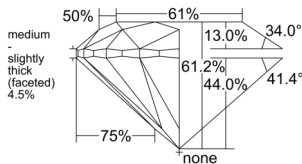

GIA®

FACSIMILE

GIA REPORT 1557119847

Verify this report at GIA.edu

GIA NATURAL DIAMOND DOSSIER®

April 27, 2026
GIA Report Number 1557119847
Shape and Cutting Style ..... Round Brilliant
Measurements ..... 5.09 - 5.11 x 3.12 mm

GRADING RESULTS

Carat Weight ..... 0.50 carat
Color Grade ..... K
Clarity Grade VS1
Cut Grade ..... Excellent

ADDITIONAL GRADING INFORMATION

Polish ..... Excellent
Symmetry ..... Excellent
Fluorescence ..... Medium Blue
Clarity Characteristics ..... Feather, Pinpoint
Inscription(s): GIA 1557119847

PROPORTIONS

Profile to actual proportions

GRADING SCALES

GIA COLOR SCALE	GIA CLARITY SCALE	GIA CUT SCALE	
D	FLAWLESS	EXCELLENT	
E	INTERNALLY FLAWLESS		
F		VVS₁	VERY GOOD
G	VVS₂		
H	VS₁	GOOD	
I	VS₂		
J	SI₁	FAIR	
K	SI₂		
L	I₁	POOR	
M			
N			
O	I₂		
P			
Q			
R	I₃		
S			
T			
U			
V			
W			
X			
Y			
Z