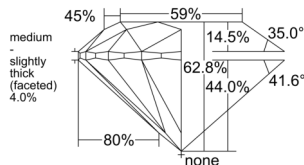

GIA®

FACSIMILE

GIA REPORT 1557118383

Verify this report at GIA.edu

GIA NATURAL DIAMOND DOSSIER®

April 25, 2026
GIA Report Number 1557118383
Shape and Cutting Style ..... Round Brilliant
Measurements ..... 5.64 - 5.68 x 3.55 mm

GRADING RESULTS

Carat Weight ..... 0.70 carat
Color Grade I
Clarity Grade S11
Cut Grade ..... Excellent

ADDITIONAL GRADING INFORMATION

Polish ..... Excellent
Symmetry ..... Excellent
Fluorescence ..... None
Clarity Characteristics ..... Cloud, Crystal, Feather
Inscription(s): GIA 1557118383

PROPORTIONS

Profile to actual proportions

GRADING SCALES

GIA
COLOR
SCALE

COLORESS	D
	E
	F
	G
	H
	I
	J
NEAR COLORESS	K
	L
FANIT	M
	N
	O
	P
VERY LIGHT	R
	S
	T
	U
	V
	W
	X
	Y
LIGHT	Z

GIA
CLARITY
SCALE

VERY VERY SLIGHTLY INCLUDED	FLAWLESS
	INTERNALLY FLAWLESS
VERY SLIGHTLY INCLUDED	VVS₁
	VVS₂
SLIGHTLY INCLUDED	VS₁
	VS₂
INCLUDED	S1₁
	S1₂
	I₁
	I₂
	I₃

GIA
CUT
SCALE

EXCELLENT
VERY GOOD
GOOD
FAIR
POOR