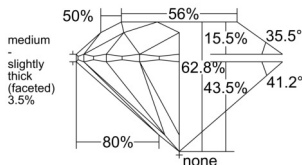

GIA®

FACSIMILE

GIA REPORT 1557112712

Verify this report at GIA.edu

GIA NATURAL DIAMOND DOSSIER®

April 24, 2026
GIA Report Number 1557112712
Shape and Cutting Style ..... Round Brilliant
Measurements ..... 5.25 - 5.28 x 3.31 mm

GRADING RESULTS

Carat Weight ..... 0.56 carat
Color Grade ..... J
Clarity Grade S11
Cut Grade ..... Excellent

ADDITIONAL GRADING INFORMATION

Polish ..... Excellent
Symmetry ..... Excellent
Fluorescence ..... Medium Blue
Clarity Characteristics ..... Cloud, Crystal
Inscription(s): GIA 1557112712

PROPORTIONS

Profile to actual proportions

GRADING SCALES

GIA COLOR SCALE	GIA CLARITY SCALE	GIA CUT SCALE
Colorless	Flawless	Excellent
Near Colorless	Internally Flawless	
Faint	VVS₁	Very Good
Very Light	VVS₂	
Light	VS₁	Good
	VS₂	
	S1₁	Fair
	S1₂	
	I₁	Poor
	I₂	
	I₃