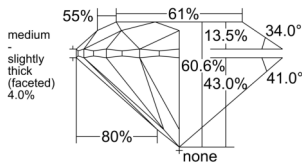

GIA®

FACSIMILE

GIA REPORT 1557109884

Verify this report at GIA.edu

GIA NATURAL DIAMOND DOSSIER®

April 23, 2026
GIA Report Number 1557109884
Shape and Cutting Style ..... Round Brilliant
Measurements ..... 4.74 - 4.76 x 2.88 mm

GRADING RESULTS

Carat Weight ..... 0.40 carat
Color Grade I
Clarity Grade S11
Cut Grade ..... Excellent

ADDITIONAL GRADING INFORMATION

Polish ..... Excellent
Symmetry ..... Excellent
Fluorescence ..... None
Clarity Characteristics..... Crystal, Feather, Cloud
Inspection(s): GIA 1557109884

Scan the QR code to access the Tracr™ provenance data.

GIA.edu

PROPORTIONS

Profile to actual proportions