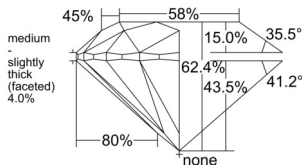

GIA®

FACSIMILE

GIA REPORT 1557095721

Verify this report at GIA.edu

GIA NATURAL DIAMOND DOSSIER®

April 22, 2026
GIA Report Number 1557095721
Shape and Cutting Style ..... Round Brilliant
Measurements ..... 5.36 - 5.39 x 3.35 mm

GRADING RESULTS

Carat Weight ..... 0.60 carat
Color Grade ..... G
Clarity Grade VVS1
Cut Grade ..... Excellent

ADDITIONAL GRADING INFORMATION

Polish ..... Excellent
Symmetry ..... Excellent
Fluorescence ..... Medium Blue
Clarity Characteristics ..... Pinpoint
Inscription(s): GIA 1557095721

PROPORTIONS

GRADING SCALES

GIA COLOR SCALE

COLORLESS	D
	E
	F
	G
	H
	I
NEAR COLORLESS	J
	K
	L
Faint	M
	N
	O
	P
Very Light	Q
	R
	S
	T
	U
	V
Light	W
	X
	Y
	Z

GIA CLARITY SCALE

FLAWLESS	EXCELLENT	
		FLAWLESS
INTERNALLY FLAWLESS	VERY GOOD	
		VVS₁
VVS₂		
VS₁	GOOD	
		VS₂
SI₁	FAIR	
		SI₂
I₁	POOR	
		I₂
		I₃

GIA CUT SCALE

EXCELLENT
VERY GOOD
GOOD
FAIR
POOR