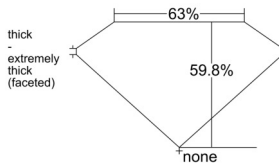

GIA®

FACSIMILE

GIA REPORT 1557027574

Verify this report at GIA.edu

GIA NATURAL DIAMOND DOSSIER®

April 15, 2026
GIA Report Number 1557027574
Shape and Cutting Style ..... Pear Brilliant
Measurements ..... 6.61 x 4.07 x 2.44 mm

GRADING RESULTS

Carat Weight ..... 0.40 carat
Color Grade ..... D
Clarity Grade SI1

ADDITIONAL GRADING INFORMATION

Polish ..... Excellent
Symmetry ..... Very Good
Fluorescence ..... None
Clarity Characteristics..... Crystal, Feather
Inscription(s): GIA 1557027574

PROPORTIONS

Profile not to actual proportions

GRADING SCALES

GIA COLOR SCALE		GIA CLARITY SCALE		
COLORLESS	D	VERY VERY SLIGHTLY INCLUDED	FLAWLESS	
	E		INTERNALLY FLAWLESS	
	F		VVS₁	
	NEAR COLORLESS	G	VVS₂	
		H	VERY SLIGHTLY INCLUDED	VS₁
		I		VS₂
		J	SLIGHTLY INCLUDED	SI₁
	K	SI₂		
	L	INCLUDED		I₁
	M		I₂	
N	I₃			
FAINT	O			
	P			
	Q			
	R			
	S			
	T			
	U			
VERT LIGHT	V			
	W			
	X			
	Y			
LIGHT	Z