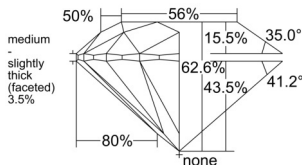

GIA®

FACSIMILE

GIA REPORT

1557027456

Verify this report at GIA.edu

GIA NATURAL DIAMOND DOSSIER®

April 14, 2026
GIA Report Number 1557027456
Shape and Cutting Style ..... Round Brilliant
Measurements ..... 4.30 - 4.34 x 2.71 mm

GRADING RESULTS

Carat Weight ..... 0.31 carat
Color Grade ..... E
Clarity Grade VVS1
Cut Grade ..... Excellent

ADDITIONAL GRADING INFORMATION

Polish ..... Excellent
Symmetry ..... Excellent
Fluorescence ..... Faint
Clarity Characteristics..... Cloud, Pinpoint, Feather, Cavity
Inscription(s): GIA 1557027456

PROPORTIONS

GRADING SCALES

GIA COLOR SCALE

COLORESS	D
	E
	F
	G
	H
	I
	J
NEAR COLORESS	K
	L
FAIN	M
	N
	O
	P
	Q
VERY LIGHT	R
	S
	T
	U
	V
	W
	X
	Y
LIGHT	Z

GIA CLARITY SCALE

FLAWLESS	INTERNAL FLAWLESS	
		FLAWLESS
VERY VERY SLIGHTLY INCLUDED	VVS₁	
	VVS₂	
VERY SLIGHTLY INCLUDED	VS₁	
	VS₂	
SLIGHTLY INCLUDED	SI₁	
	SI₂	
INCLUDED	I₁	
	I₂	
	I₃	

GIA CUT SCALE

EXCELLENT	
	VERY GOOD
GOOD	
FAIR	
POOR