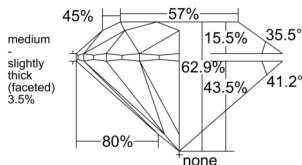

GIA®

FACSIMILE

GIA REPORT 1555644861

Verify this report at GIA.edu

GIA NATURAL DIAMOND DOSSIER®

July 02, 2026
GIA Report Number 1555644861
Shape and Cutting Style ..... Round Brilliant
Measurements ..... 5.93 - 5.98 x 3.75 mm

GRADING RESULTS

Carat Weight ..... 0.82 carat
Color Grade ..... J
Clarity Grade S11
Cut Grade ..... Excellent

ADDITIONAL GRADING INFORMATION

Polish ..... Excellent
Symmetry ..... Excellent
Fluorescence ..... None
Clarity Characteristics ..... Crystal
Inscription(s): GIA 1555644861

PROPORTIONS

GRADING SCALES

GIA COLOR SCALE	GIA CLARITY SCALE	GIA CUT SCALE	
D	FLAWLESS	EXCELLENT	
E	INTERNALLY FLAWLESS		
F		VVS₁	VERY GOOD
G	VVS₂		
H	VS₁	GOOD	
I	VS₂		
J	S1₁	FAIR	
K	S1₂		
L	I₁	POOR	
M	I₂		
N	I₃		
O			
P			
Q			
R			
S			
T			
U			
V			
W			
X			
Y			
Z