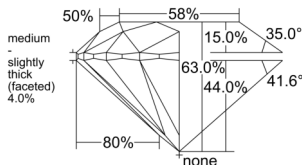

GIA®

FACSIMILE

GIA REPORT 1555643729

Verify this report at GIA.edu

GIA NATURAL DIAMOND DOSSIER®

July 02, 2026
GIA Report Number 1555643729
Shape and Cutting Style ..... Round Brilliant
Measurements ..... 5.65 - 5.67 x 3.57 mm

GRADING RESULTS

Carat Weight ..... 0.70 carat
Color Grade ..... F
Clarity Grade VS2
Cut Grade ..... Excellent

ADDITIONAL GRADING INFORMATION

Polish ..... Excellent
Symmetry ..... Excellent
Fluorescence ..... None
Clarity Characteristics..... Feather, Crystal, Indented Natural
Inscription(s): GIA 1555643729

PROPORTIONS

GRADING SCALES

GIA COLOR SCALE

COLORESS	D
	E
	F
	G
	H
	I
	J
NEAR COLORESS	K
	L
FANIT	M
	N
	O
	P
	Q
VERY LIGHT	R
	S
	T
	U
	V
	W
	X
	Y
LIGHT	Z

GIA CLARITY SCALE

FLAWLESS	VERY VERY SLIGHTLY INCLUDED	VS₁	VS₂	VS₁	VS₂	SI₁	SI₂	I₁	I₂	I₃	
											FLAWLESS
INTERNALLY FLAWLESS	VERY SLIGHTLY INCLUDED										

GIA CUT SCALE

EXCELLENT
VERY GOOD
GOOD
FAIR
POOR