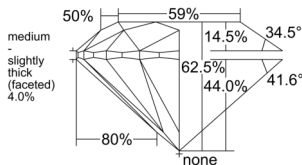

GIA®

FACSIMILE

GIA REPORT

1555634108

Verify this report at GIA.edu

GIA NATURAL DIAMOND DOSSIER®

July 01, 2026
GIA Report Number 1555634108
Shape and Cutting Style ..... Round Brilliant
Measurements ..... 5.28 - 5.30 x 3.31 mm

GRADING RESULTS

Carat Weight ..... 0.57 carat
Color Grade ..... H
Clarity Grade VVS1
Cut Grade ..... Excellent

ADDITIONAL GRADING INFORMATION

Polish ..... Excellent
Symmetry ..... Excellent
Fluorescence ..... Medium Blue
Clarity Characteristics ..... Pinpoint, Feather
Inscription(s): GIA 1555634108

PROPORTIONS

Profile to actual proportions